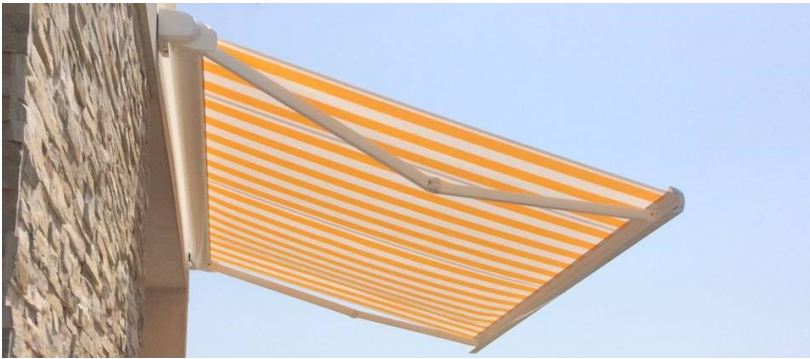

Exclusive products
for outdoor living concept

COPERTINE CU BRATE RETRACTABILE

CoDa
Solutii Expert

ARES

CoDa
Solutii Expert

Produs
in stoc

ARES		Latime — in cm							
		240	300	350	400	450	500	550	600
Proiectie — in cm	150								
	200								
	250								
	300								