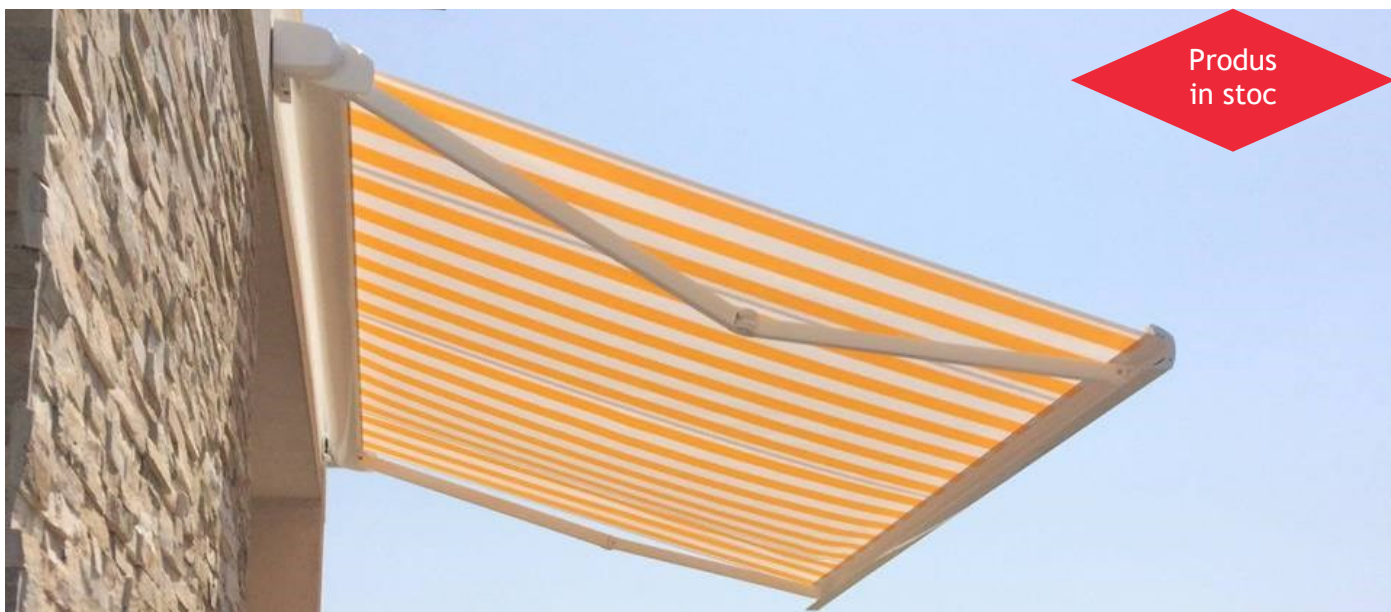

Exclusive products
for outdoor living concept

COPERTINE CU BRATE RETRACTABILE

CoDa
Solutii Expert

ARES

CoDa
Solutii Expert

Produs
in stoc

ARES		Latime — in cm							
		240	300	350	400	450	500	550	600
Proiectie — in cm	150								
	200								
	250								
	300								